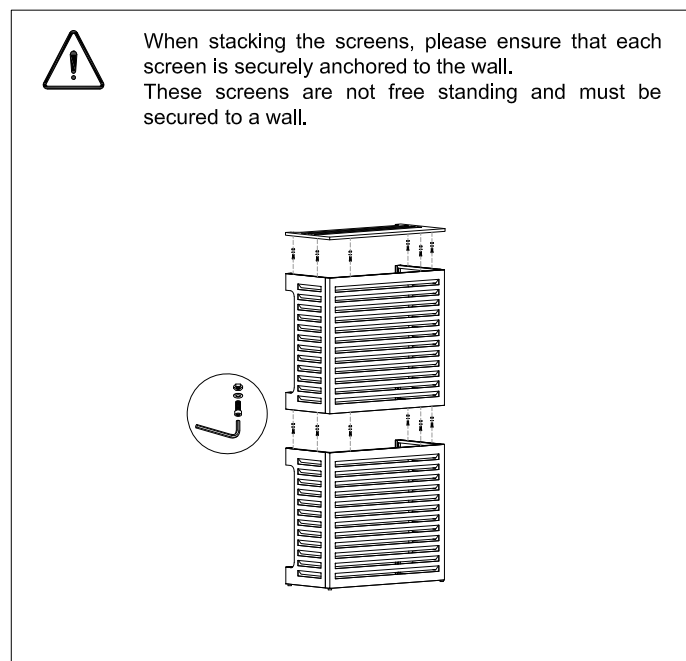

STEP 03 Secure top to base with bolts provided using an Allen key

STEP 04 Lay the screen on its front (use the box to avoid scratching) add rubber feet and bolt the angle brackets to the bottom corners

STEP 05

STEP 06 Mark the wall according to the size chart and hang screen to wall

Size	Across	Down
Small	1073mm	645mm
Medium	1073mm	845mm
Large	1073mm	1045mm

STACKING

To attach one screen to another, please use the 6 Hex head screw bolts and nuts provided.

AIR DIRECTION AND VISIBILITY

The air conditioner screens can be assembled with the louvres facing in either direction depending on your preference

WARNINGS

- Assembly should be carried out by a qualified person. Incorrect assembly may lead to the screen falling and causing injury or damage. As wall materials vary, wall anchors have not been included. For advice on suitable screw systems, contact your local hardware store.
- Do not move your condenser unit or any pipes. Any movement can cause the refrigerant to leak.
- The parts may have sharp edge. Wear cut-resistant work gloves during installation
- Do not sit on the screens
- To avoid the obstruction of airflow, ALWAYS keep the louvre openings free from debris and regularly remove build up around the unit such as dirt, leaves and grass clippings