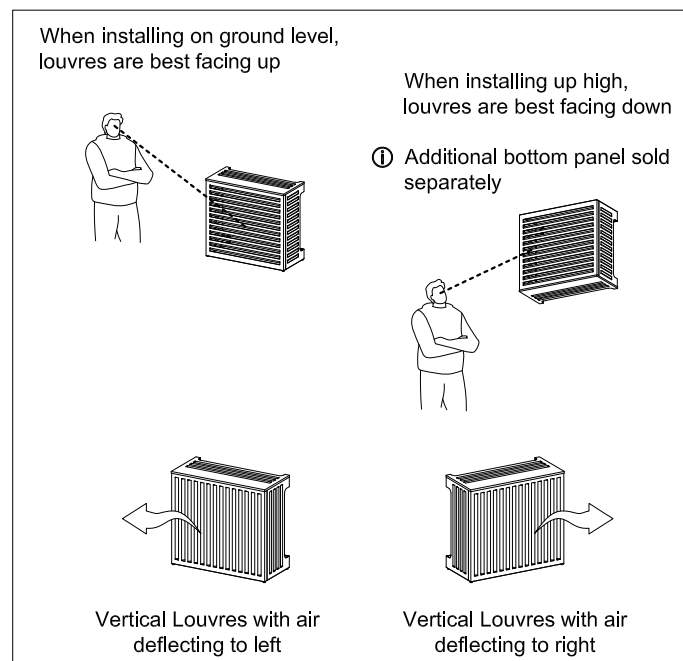

STEP 03 Secure top to base with bolts provided using an Allen key

STEP 04 Lay the screen on its front (use the box to avoid scratching) add rubber feet and bolt the angle brackets to the bottom corners

STEP 05

STEP 06 Mark the wall according to the size chart and hang screen to wall

Size	Across	Down
Small	1073mm	645mm
Medium	1073mm	845mm
Large	1073mm	1045mm

STACKING

To attach one screen to another, please use the 6 Hex head screw bolts and nuts provided.

AIR DIRECTION AND VISIBILITY

The air conditioner screens can be assembled with the louvres facing in either direction depending on your preference

WARNINGS

- Assembly should be carried out by a qualified person. Incorrect assembly may lead to the screen falling and causing injury or damage. As wall materials vary, wall anchors have not been included. For advice on suitable screw systems, contact your local hardware store.
- Do not move your condenser unit or any pipes. Any movement can cause the refrigerant to leak.
- The parts may have sharp edge. Wear cut-resistant work gloves during installation
- Do not sit on the screens
- To avoid the obstruction of airflow, ALWAYS keep the louvre openings free from debris and regularly remove build up around the unit such as dirt, leaves and grass clippings