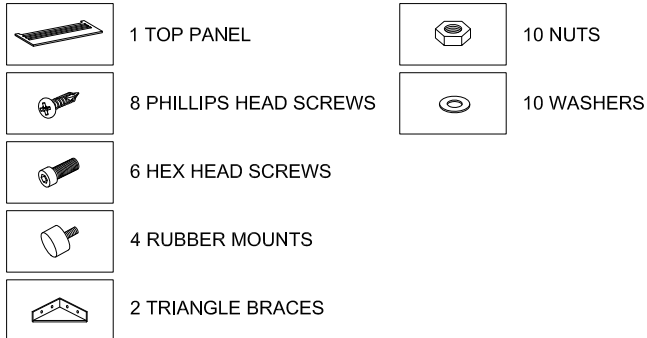

ALUMINIUM AIR CONDITIONER SCREEN

ASSEMBLY INSTRUCTIONS

Models: Capri
Harmony

BOX 1:

BOX 2:

YOU WILL REQUIRE:

STEP 01 Remove all protective film

STEP 02 Open hinged sides & place top into position

STEP 03 Secure top to base with bolts provided using an Allen key

STEP 04 Lay the screen on its front (use the box to avoid scratching) add rubber feet and bolt the angle brackets to the bottom corners

STEP 05

STEP 06 Mark the wall according to the size chart and hang screen to wall

Size	Across	Down
Small	1073mm	645mm
Medium	1073mm	845mm
Large	1073mm	1045mm

STACKING

To attach one screen to another, please use the 6 Hex head screw bolts and nuts provided.