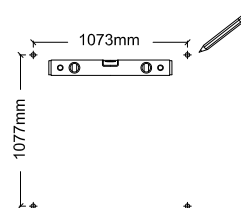

STEP
01 Remove all protective film

STEP
02 Open hinged sides & place top into position

STEP
03 Secure top to base, with screws provided using a Phillips screwdriver

STEP
04 Lay the screen on it's front (use the box to avoid scratching) and screw the angle brackets to the bottom corners

STEP
05

STEP
06 Mark the wall according to the size chart and hang screen to wall

Size	Across	Down
Small	1073mm	677mm
Medium	1073mm	877mm
Large	1073mm	1077mm