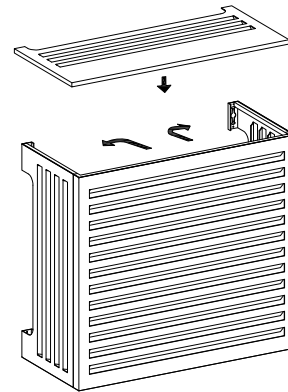

ALUMINIUM AIR CONDITIONER SCREEN

ASSEMBLY INSTRUCTIONS

Assembly should be carried out by a qualified person. Incorrect assembly may lead to the screen falling and causing injury or damage. As wall materials vary, wall anchors have not been included. For advice on suitable screw systems, contact your local hardware store.

STEP
01 Remove all protective film

STEP
02 Open hinged sides & place top into position

STEP
03 Secure top to base, with screws provided using a Phillips screwdriver

STEP
04 Lay the screen on it's front (use the box to avoid scratching) and screw the angle brackets to the bottom corners

STEP
05

STEP
06 Mark the wall according to the size chart and hang screen to wall

Size	Across	Down
Small	1073mm	677mm
Medium	1073mm	877mm
Large	1073mm	1077mm