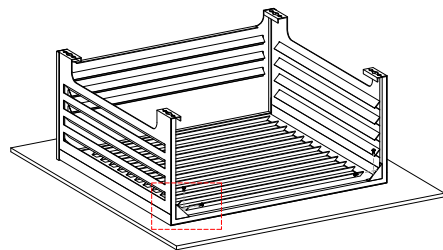

STEP
01 Remove all protective film

STEP
02 Open hinged sides & place top into position

STEP
03 Secure top to base, with screws provided using a Phillips screwdriver

STEP
04 Lay the screen on it's front (use the box to avoid scratching) and screw the angle brackets to the bottom corners

STEP
05

STEP
06 Mark the wall according to the size chart and hang screen to wall

Size	Across	Down
Small	1073mm	677mm
Medium	1073mm	877mm
Large	1073mm	1077mm