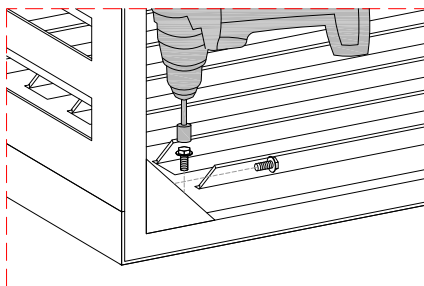

ALUMINIUM AIR CONDITIONER SCREEN

ASSEMBLY INSTRUCTIONS

Assembly should be carried out by a qualified person. Incorrect assembly may lead to the screen falling and causing injury or damage. As wall materials vary, wall anchors have not been included. For advice on suitable screw systems, contact your local hardware store.

STEP
01 Remove all protective film

STEP
02 Open hinged sides & place top into position

STEP
03 Secure top to base, with screws provided using a Phillips screwdriver

STEP
04 Lay the screen on it's front (use the box to avoid scratching) and screw the angle brackets to the bottom corners

STEP
05

STEP
06 Mark the wall according to the size chart and hang screen to wall

Size	Across	Down
Small	1073mm	677mm
Medium	1073mm	877mm
Large	1073mm	1077mm