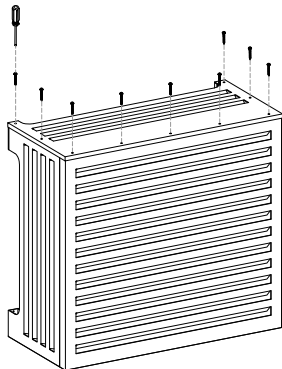

ALUMINIUM AIR CONDITIONER SCREEN

ASSEMBLY INSTRUCTIONS

Assembly should be carried out by a qualified person. Incorrect assembly may lead to the screen falling and causing injury or damage. As wall materials vary, wall anchors have not been included. For advice on suitable screw systems, contact your local hardware store.

STEP
01 Remove all protective film

STEP
02 Open hinged sides & place top into position

STEP
03 Secure top to base, with screws provided using a Phillips screwdriver

STEP
04 Lay the screen on it's front (use the box to avoid scratching) and screw the angle brackets to the bottom corners

STEP
05

STEP
06 Mark the wall according to the size chart and hang screen to wall

Size	Across	Down
Small	1073mm	677mm
Medium	1073mm	877mm
Large	1073mm	1077mm