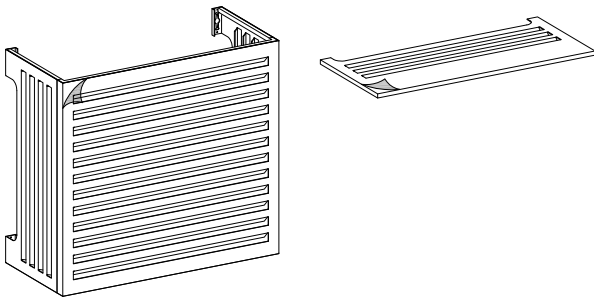

ALUMINIUM AIR CONDITIONER SCREEN

ASSEMBLY INSTRUCTIONS

Assembly should be carried out by a qualified person. Incorrect assembly may lead to the screen falling and causing injury or damage. As wall materials vary, wall anchors have not been included. For advice on suitable screw systems, contact your local hardware store.

STEP
01 Remove all protective film

STEP
02 Open hinged sides & place top into position

STEP
03 Secure top to base, with screws provided using a Phillips screwdriver

STEP
04 Lay the screen on it's front (use the box to avoid scratching) and screw the angle brackets to the bottom corners

STEP
05

STEP
06 Mark the wall according to the size chart and hang screen to wall

Size	Across	Down
Small	1073mm	677mm
Medium	1073mm	877mm
Large	1073mm	1077mm