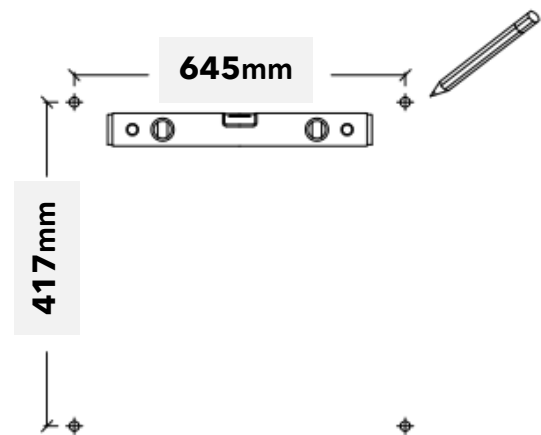

SOLARA SMALL 700 X 700mm

ALUMINIUM WALL MOUNTED SCREEN ASSEMBLY INSTRUCTIONS

Assembly should be carried out by a qualified person. Incorrect assembly may lead to the screen falling and causing injury or damage. As wall materials vary, wall anchors have not been included. For advice on suitable screw systems, contact your local hardware store.

STEP 1

Remove screen from box and carefully peel off all protective film

STEP 2

Mark the wall according to the chart and install your anchor bolts

STEP 3

'Hook' your screen onto the wall anchors

STEP 4

Tighten screws to ensure your screen is safe and secure